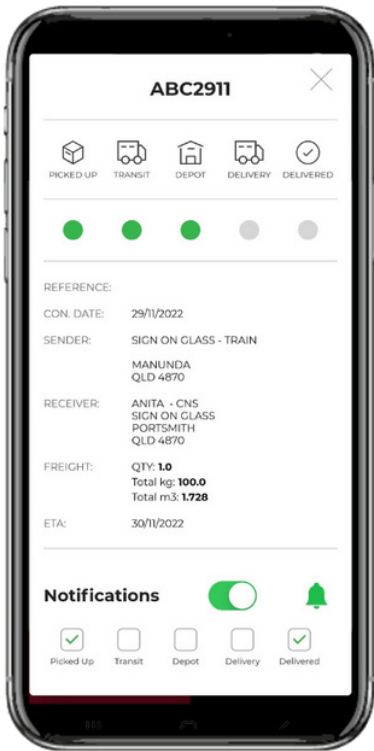

N Expand a consignment to see details of sender and receiver

N Customise what notifications you want to receive for each consignment

Customise

N Set notification preferences for all consignments in settings

N Notifications will appear in your devices status bar and home screen

N Need more help? Use the 'Email Us' button to reach our Customer Service team