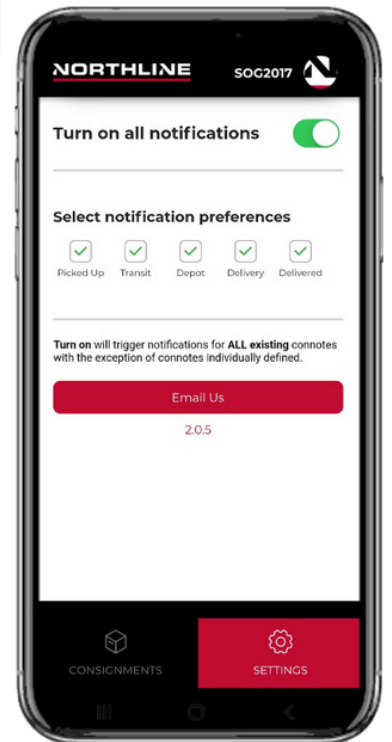

Track

N Quick view of current status and ETA

N Search by consignment, reference number or scan the consignment barcode

N Guests are able to view their search history

N Sort by date, sender, receiver or status

N Filter by time frame or custom date range

Search

N Expand a consignment to see details of sender and receiver

N Customise what notifications you want to receive for each consignment

Customise

N Set notification preferences for all consignments in settings

N Notifications will appear in your devices status bar and home screen

N Need more help? Use the 'Email Us' button to reach our Customer Service team

Tools

Track your deliveries faster with the **Northline app**.