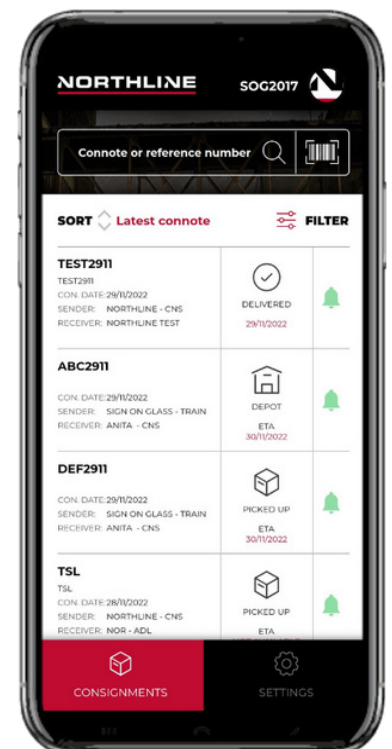

Northline Track

Track your consignments from either your mobile, tablet or desktop.
The perfect pocket companion for tracking freight.

N Customers can login to see all current consignments and history

N Track as a guest by entering a consignment number

Track

N Quick view of current status and ETA

N Search by consignment, reference number or scan the consignment barcode

N Guests are able to view their search history

N Sort by date, sender, receiver or status

N Filter by time frame or custom date range

Search