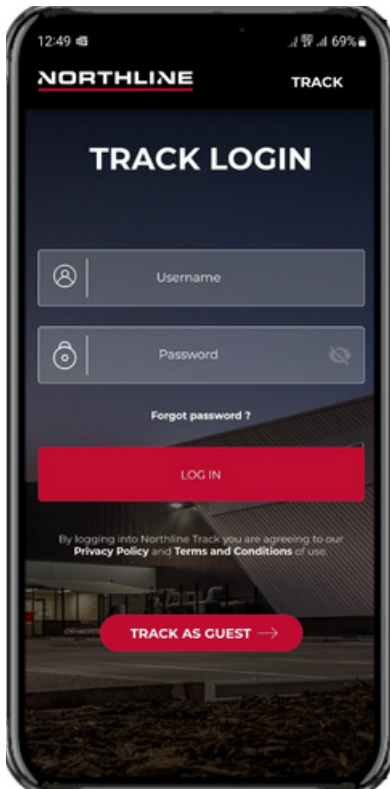

Northline Track

Track your consignments from either your mobile, tablet or desktop.
The perfect pocket companion for tracking freight.

N Customers can login to see all current consignments and history

N Track as a guest by entering a consignment number

Track

N Quick view of current status and ETA

N Search by consignment, reference number or scan the consignment barcode

N Guests are able to view their search history

N Sort by date, sender, receiver or status